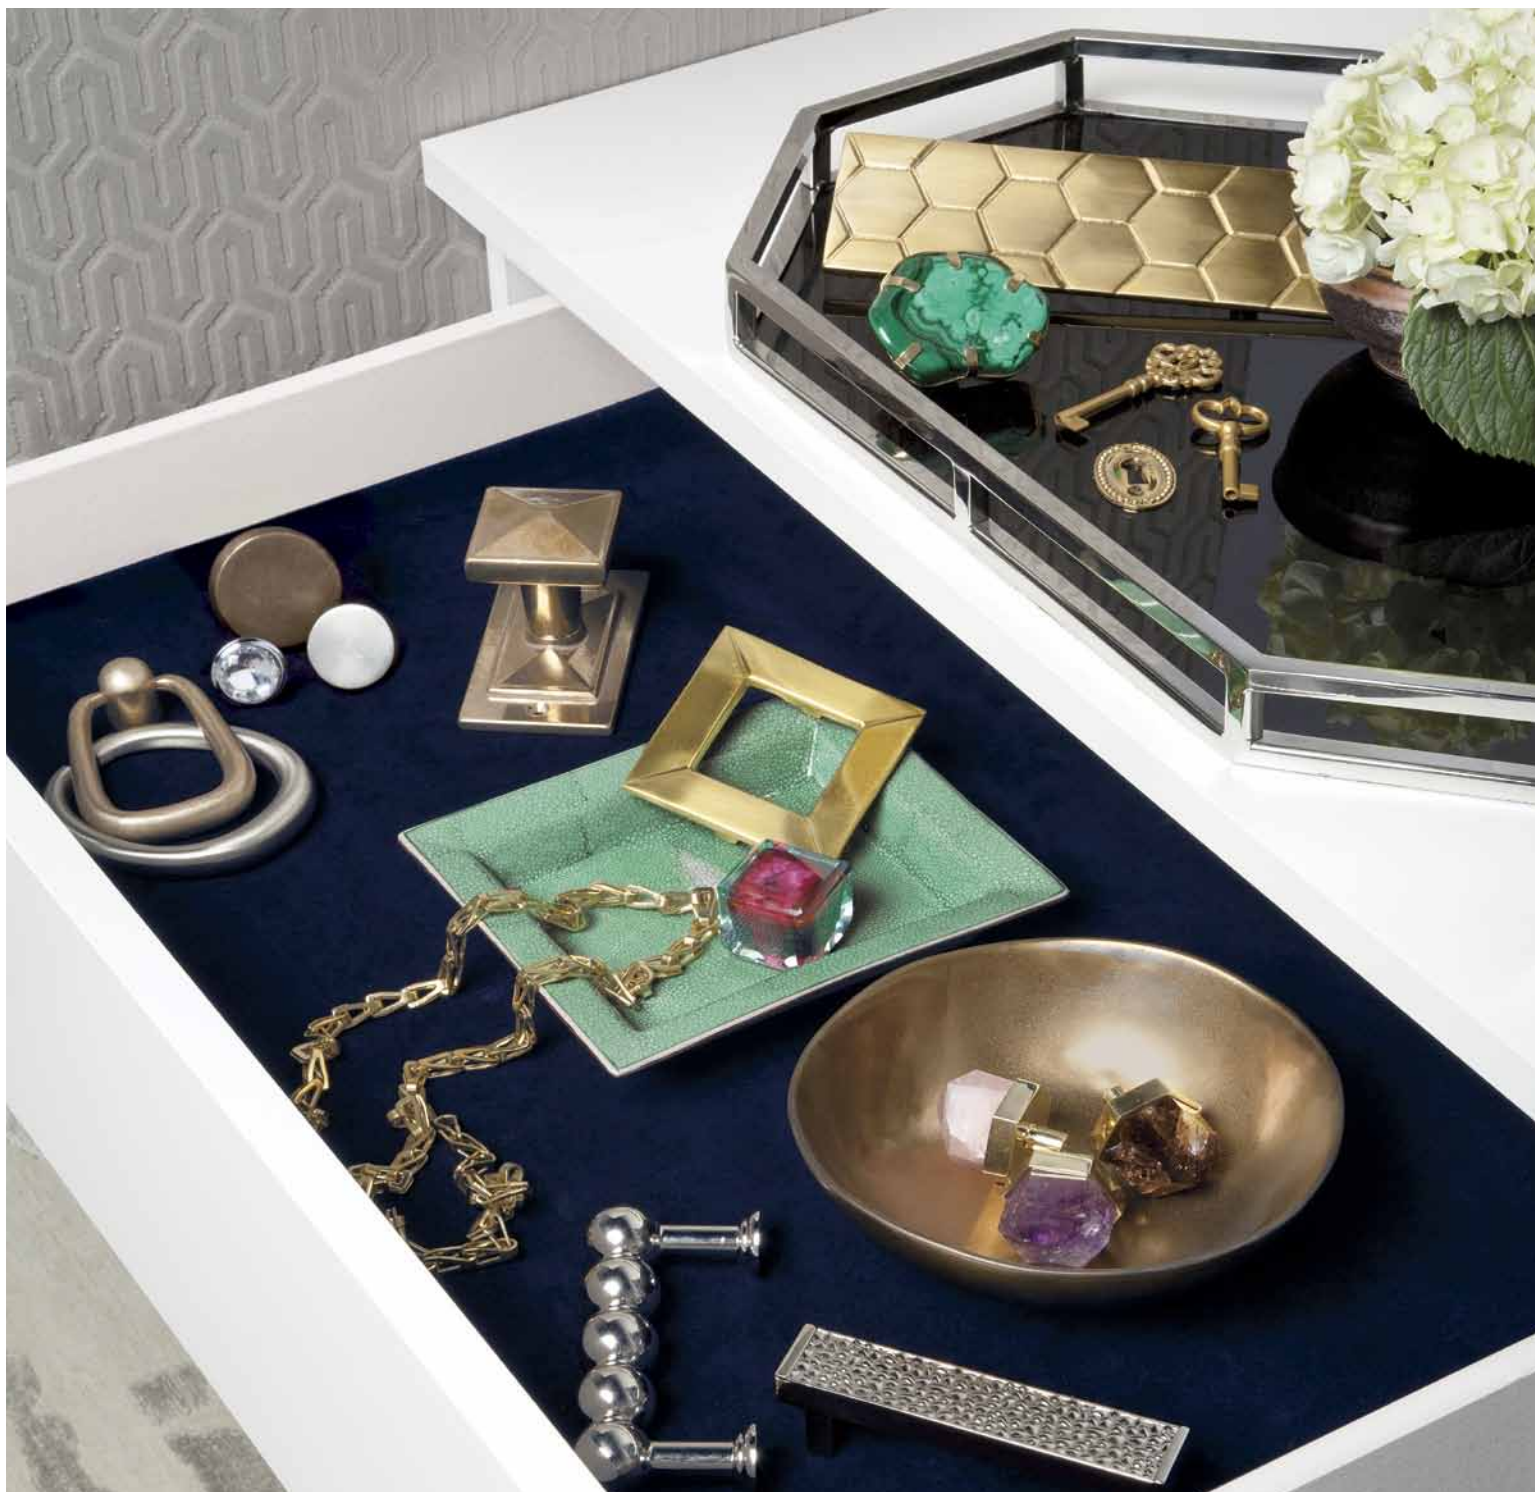

Luxe.

interiors + design®

\$ 9.95 A SANDOW PUBLICATION

VOLUME 12, ISSUE 1 | DISPLAY UNTIL 4/14/14

GOLD LIST EDITION

BEJEWeled

WINTER'S MOST DAZZLING HARDWARE IMPRESSES WITH SHIMMERING METALLICS AND RADIANT GEMSTONES EVOCATIVE OF FINE JEWELRY.

From top left: Metropolitan Hexagon Tray, \$79.95; [zgallerie.com](#). Honeycomb Pull in Solid Brass, LJ Hardworks, \$38; [lisa-jarvis.com](#). Asari AS800-PB Natural Malachite Knob, \$725; [matthewstudiosny.com](#). No. 74500 Louis XV Key in Old Gold Finish, from \$58; No. 72120 Beaded Keyplate, from \$42; No. 74510 Provincial Key in Old Gold Finish, from \$48; [peguerin.com](#). Bowls, price upon request; [gervisdesign.com](#). Thea KCL301, Thea KCL401 and Thea KCL532 Knobs in Smokey Quartz, Amethyst and Rose Quartz, from \$130; [matthewstudiosny.com](#). CP-4007 and CP-2064 Cabinet Pulls, price upon request; [sabaxter.com](#). Shagreen Tray, price upon request; [gervisdesign.com](#). Sash Chain in Brass, price upon request; [theharwick.com](#). Faceted Cube IC-5015 in Hand-Sculpted Glass, Ice Collection, \$460; [ziettaclara.com](#). OBI Square in Brass, LJ Hardworks, \$34; [lisa-jarvis.com](#). Mack Passage Set with Mack Knob, \$344; [rockymountainhardware.com](#). Helios Cabinet Knob, from \$21, and Helios Door Knob, from \$150; [ashleynorton.com](#). Legacy Crystal Round Knob in Zinc, \$25.42; [atlashomewares.com](#). K-213 Bronze Ring Pull in S1 Finish, \$112.13; [sunvalleybronze.com](#). Reserve Ring Knocker in Satin Nickel, \$50; [baldwinhardware.com](#). Covet Plum 10158-007 Liner Fabric, price to the trade; [donghia.com](#). Meachem Stone Wall Fabric, Thom Filicia II, price to the trade; [kravet.com](#). Spill II Rug in Beige, price to the trade; [warpandweft.com](#).