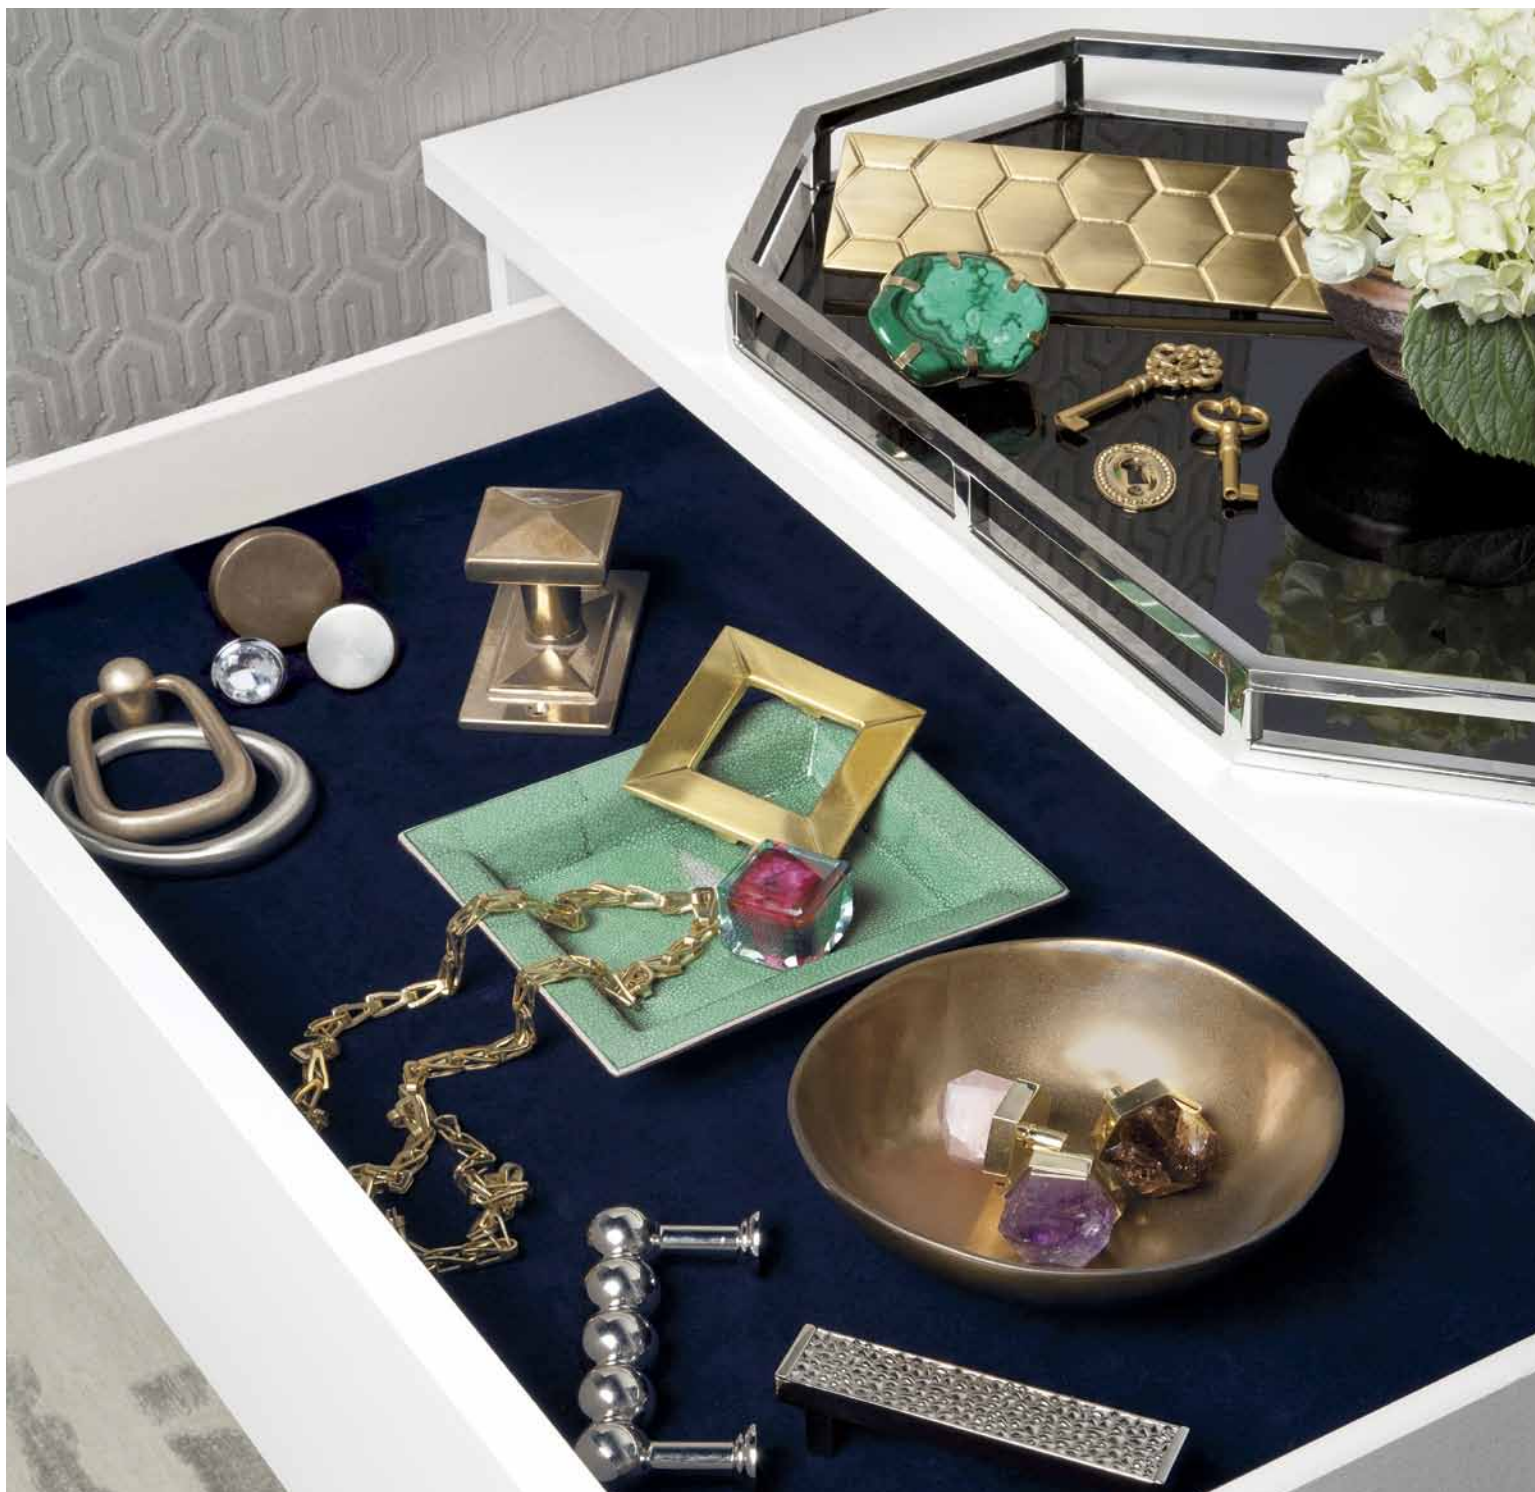

# Luxe.

interiors + design®

\$ 9.95 A SANDOW PUBLICATION 4 1 >

0 71486 103365 3

VOLUME 12, ISSUE 1 | DISPLAY UNTIL 4/14/14

GOLD LIST EDITION

# BEJEWeled

WINTER'S MOST DAZZLING HARDWARE IMPRESSES WITH SHIMMERING METALLICS AND RADIANT GEMSTONES EVOCATIVE OF FINE JEWELRY.

From top left: Metropolitan Hexagon Tray, \$79.95; [zgallerie.com](#). Honeycomb Pull in Solid Brass, LJ Hardworks, \$38; [lisa-jarvis.com](#). Asari AS800-PB Natural Malachite Knob, \$725; [matthewstudiosny.com](#). No. 74500 Louis XV Key in Old Gold Finish, from \$58; No. 72120 Beaded Keyplate, from \$42; No. 74510 Provincial Key in Old Gold Finish, from \$48; [peguerin.com](#). Bowls, price upon request; [gervisdesign.com](#). Thea KCL301, Thea KCL401 and Thea KCL532 Knobs in Smokey Quartz, Amethyst and Rose Quartz, from \$130; [matthewstudiosny.com](#). CP-4007 and CP-2064 Cabinet Pulls, price upon request; [sabaxter.com](#). Shagreen Tray, price upon request; [gervisdesign.com](#). Sash Chain in Brass, price upon request; [theharwick.com](#). Faceted Cube IC-5015 in Hand-Sculpted Glass, Ice Collection, \$460; [ziettaclara.com](#). OBI Square in Brass, LJ Hardworks, \$34; [lisa-jarvis.com](#). Mack Passage Set with Mack Knob, \$344; [rockymountainhardware.com](#). Helios Cabinet Knob, from \$21, and Helios Door Knob, from \$150; [ashleynorton.com](#). Legacy Crystal Round Knob in Zinc, \$25.42; [atlashomewares.com](#). K-213 Bronze Ring Pull in S1 Finish, \$112.13; [sunvalleybronze.com](#). Reserve Ring Knocker in Satin Nickel, \$50; [baldwinhardware.com](#). Covet Plum 10158-007 Liner Fabric, price to the trade; [donghia.com](#). Meachem Stone Wall Fabric, Thom Filicia II, price to the trade; [kravet.com](#). Spill II Rug in Beige, price to the trade; [warpandweft.com](#).