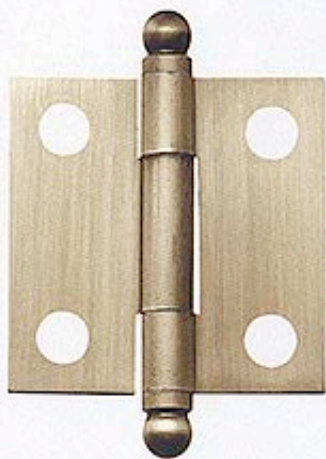

HARDWARE'S DECORATIVE DETAILS MAKE A BIG STATEMENT THIS SEASON. WHETHER TRADITIONAL OR MODERN—LIKE A FINE PIECE OF JEWELRY—THESE ACCENTS RUN FROM SIMPLE TO ELABORATE.

Couture A Cabinet Pull, Baldwin Hardware, \$25; baldwinhardware.com

Gem Knob, Sun Valley Bronze, price available upon request; sunvalleybronze.com

No. 72200 Louis XVI Tassel Pull, P.E. Guerin, priced from \$89; peguerin.com

Transparency-02 Knob, Nest Studio, \$42; shop.nestagterock.com

Willow Flush Door Pull, Martin Pierce Hardware, \$320; martinpierce.com

Mack Collection Multi-Point Entry Set, Rocky Mountain Hardware, price available upon request; rockymountainhardware.com

Smokey Quartz Cluster Knob KC301-PB, Matthew Studios, \$350; matthewstudiosjewelry.com