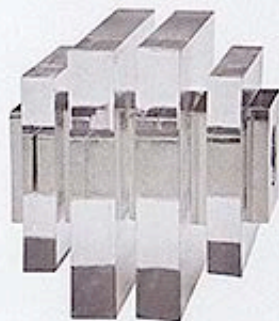

HARDWARE'S DECORATIVE DETAILS MAKE A BIG STATEMENT THIS SEASON. WHETHER TRADITIONAL OR MODERN—LIKE A FINE PIECE OF JEWELRY—THESE ACCENTS RUN FROM SIMPLE TO ELABORATE.

Couture A Cabinet Pull, Baldwin Hardware, \$25; baldwinhardware.com

Gem Knob, Sun Valley Bronze, price available upon request; sunvalleybronze.com

No. 72200 Louis XVI Tassel Pull, P.E. Guerin, priced from \$89; peguerin.com

Transparency-02 Knob, Nest Studio, \$42; shop.nestagterock.com

Willow Flush Door Pull, Martin Pierce Hardware, \$320; martinpierce.com

Mack Collection Multi-Point Entry Set, Rocky Mountain Hardware, price available upon request; rockymountainhardware.com

Smokey Quartz Cluster Knob KC301-PB, Matthew Studios, \$350; matthewstudiosjewelry.com