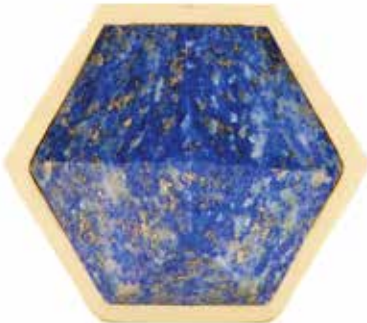

## THEA SMALL KNOB LAPIS LAZULI (KCSLL1)

The Thea Collection has a tailored elegance that's irresistible.

Each crystal is carved to fit a geometric hexagonal polished metal base for a chic and modern look.

### OVERALL DIMENSIONS

Height: 1.375"

Width: 1.25"

Depth: 2"

### MATERIALS

Amethyst (401)

Clear quartz w/ inclusions (100)

Howlite/Marble (732)

Lapis Lazuli (LL1)

Rose quartz (532)

Smokey quartz w/ inclusions (301)