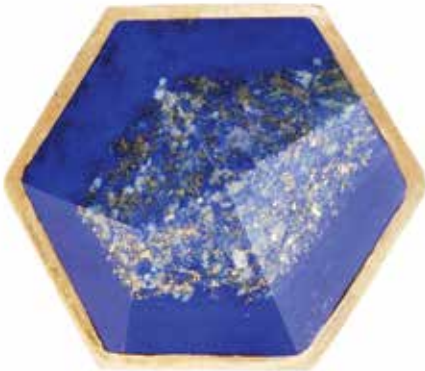

Crystals do not vary in size, so mounting will always align when using multiples.

### OVERALL DIMENSIONS

Height: 1.75"

Width: 1.375"

Depth: 2"

### MATERIALS

Amethyst (401)

Clear quartz w/ inclusions (100)

Howlite/Marble (732)

Lapis Lazuli (LL1)

Rose quartz (532)

Smokey quartz w/ inclusions (301)